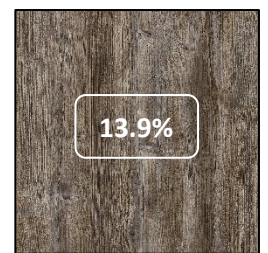

### ETNIA series

NATURAL CONCRETE

BACCATA

SUPREME BLACK

VINTAGE OAK