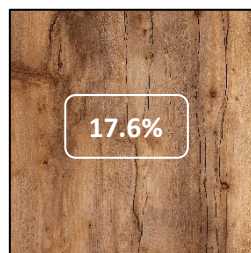

LIGHT REFLECTANCE VALUES 2020 series (LRV)

CITY series

FOREST series

ETNIA series

BACCATA

STONE series