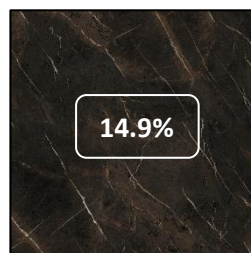

LIGHT REFLECTANCE VALUES 2020 series (LRV)

CITY series

FOREST series

ETNIA series

STONE series

CARNICO