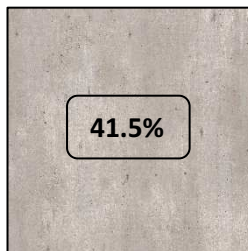

ETNIA series

Natural Concrete (11)