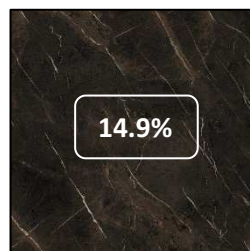

Carnico (16)